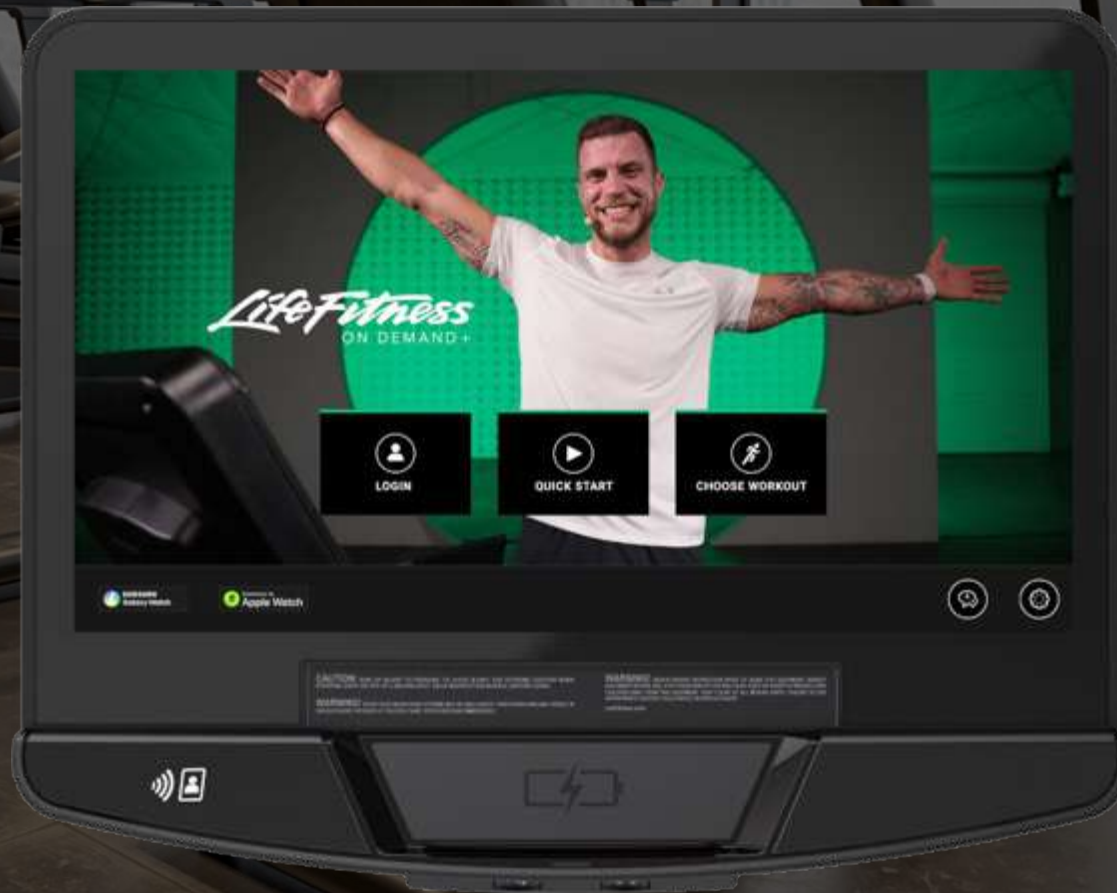

DISCOVER MORE

DISCOVER

SE 4

LifeFitness